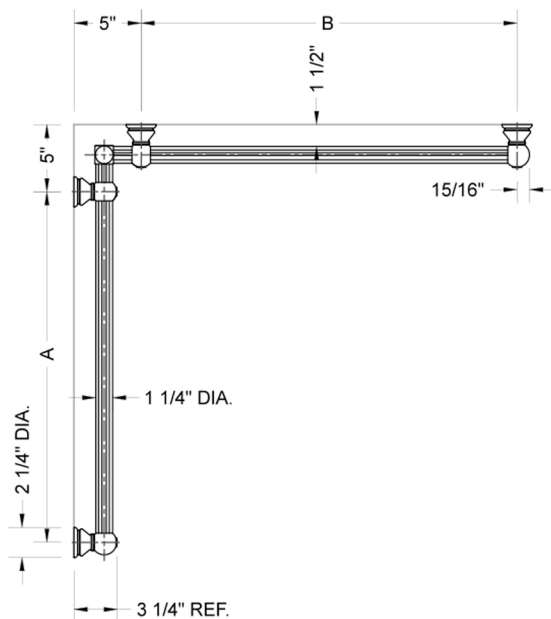

G33 12" x 32" Inside Corner Grab Bar

Model #: G33-12-32-IC-

FEATURES:

- ADA compliant when properly installed
- All brass construction, fully polished & plated
- All grab bars can be custom sized. Contact JACLO for pricing & availability
- Optional handshower sliders and toilet paper/wash cloth holders can be added only upon initial order
- Grab bars over 32" REQUIRE a middle post

SPECIFICATION DRAWING:

BRASS LUXURY GRAB BAR							
PART. #	DESCRIPTION	A	B	PART. #	DESCRIPTION	A	B
G33-12-12-IC	CENTER OF POST	12"	12"	G33-24-36-IC	CENTER OF POST	24"	36"
G33-12-16-IC	CENTER OF POST	12"	16"	G33-24-48-IC	CENTER OF POST	24"	48"
G33-12-24-IC	CENTER OF POST	12"	24"	G33-24-60-IC	CENTER OF POST	24"	60"
G33-12-32-IC	CENTER OF POST	12"	32"				
				G33-32-32-IC	CENTER OF POST	32"	32"
G33-12-36-IC	CENTER OF POST	12"	36"	G33-32-36-IC	CENTER OF POST	32"	36"
G33-12-48-IC	CENTER OF POST	12"	48"	G33-32-48-IC	CENTER OF POST	32"	48"
G33-12-60-IC	CENTER OF POST	12"	60"	G33-32-60-IC	CENTER OF POST	32"	60"
G33-16-16-IC	CENTER OF POST	16"	16"	G33-36-36-IC	CENTER OF POST	36"	36"
G33-16-24-IC	CENTER OF POST	16"	24"	G33-36-48-IC	CENTER OF POST	36"	48"
G33-16-32-IC	CENTER OF POST	16"	32"	G33-36-60-IC	CENTER OF POST	36"	60"
G33-16-36-IC	CENTER OF POST	16"	36"	G33-48-48-IC	CENTER OF POST	48"	48"
G33-16-48-IC	CENTER OF POST	16"	48"	G33-48-60-IC	CENTER OF POST	48"	60"
G33-16-60-IC	CENTER OF POST	16"	60"				
				G33-60-60-IC	CENTER OF POST	60"	60"
G33-24-24-IC	CENTER OF POST	24"	24"				
G33-24-32-IC	CENTER OF POST	24"	32"				