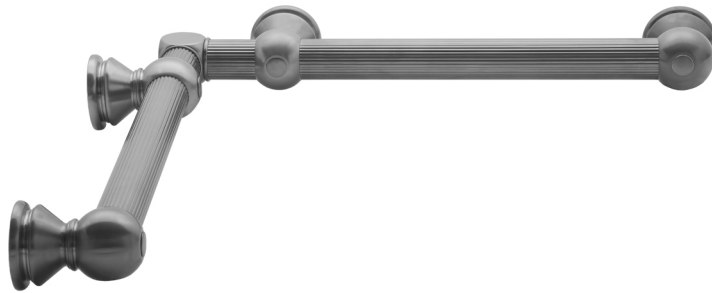

G33 12" x 32" Inside Corner Grab Bar

Model #: G33-12-32-IC-

FEATURES:

- ADA compliant when properly installed
- All brass construction, fully polished & plated
- All grab bars can be custom sized. Contact JACLO for pricing & availability
- Optional handshower sliders and toilet paper/wash cloth holders can be added only upon initial order
- Grab bars over 32" REQUIRE a middle post

AVAILABLE FINISHES:

Polished Chrome (PCH)	Satin Chrome (SC)	Bronze Umber (BU)
Satin Nickel (SN)	Pewter (PEW)	Caramel Bronze (CB)
Polished Nickel (PN)	Antique Brass (AB)	Antique Copper (ACU)
Oil-Rubbed Bronze (ORB)	Polished Brass (PB)	Polished Copper (PCU)
Vintage Bronze (VB)	Satin Brass (SB)	Rose Gold (RG)
Matte Black (MBK)	Satin Gold (SG)	Polished Gold (PG)
Black Nickel (BKN)	Bombay Gold (BG)	Jewelers Gold (JG)
Europa Bronze (EB)	White (WH)	Sedona Beige (SDB)
Tristan Brass (TB)	Unlacquered Brass (ULB)	Satin Cooper (SCU)