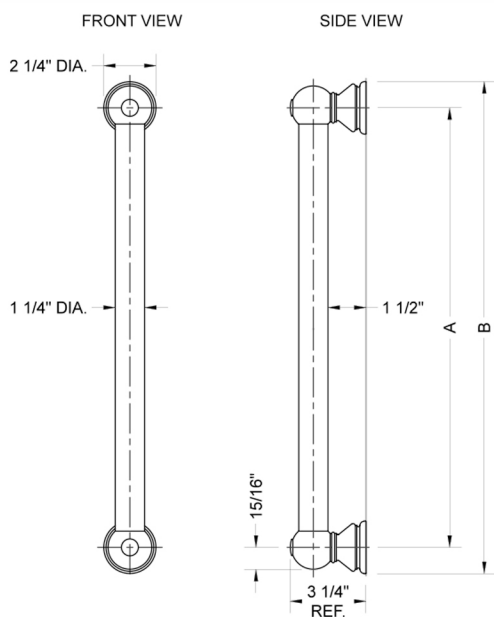

## 48" G30 Straight Grab Bar

Model #: G30-48-

### FEATURES:

- ADA compliant when properly installed
- All brass construction, fully polished & plated
- All grab bars can be custom sized. Contact JACLO for pricing & availability
- Optional handshower sliders and toilet paper/wash cloth holders can be added only upon initial order
- Grab bars over 32" REQUIRE a middle post

### SPECIFICATION DRAWING:

BRASS LUXURY GRAB BAR			
PART. #	DESCRIPTION	A	B
G30-12-XX	12" CENTER TO CENTER	12"	14 1/4"
G30-16-XX	16" CENTER TO CENTER	16"	18 1/4"
G30-18-XX	18" CENTER TO CENTER	18"	20 1/4"
G30-24-XX	24" CENTER TO CENTER	24"	28 1/4"
G30-32-XX	32" CENTER TO CENTER	32"	44 1/4"
*NOTE: GRAB BARS OVER 32" REQUIRE A MIDDLE POST			
G30-36-XX	36" CENTER TO CENTER	36"	38 1/4"
G30-42-XX	42" CENTER TO CENTER	42"	44 1/4"
G30-48-XX	48" CENTER TO CENTER	48"	50 1/4"
G30-60-XX	60" CENTER TO CENTER	60"	62 1/4"