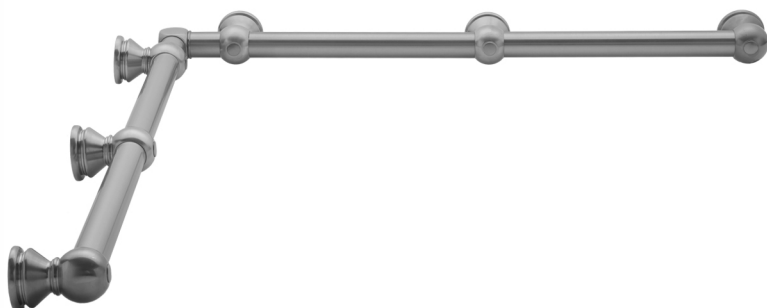

G30 36" x 36" Inside Corner Grab Bar

Model #: **G30-36-36-IC-**

FEATURES:

- ADA compliant when properly installed
- All brass construction, fully polished & plated
- All grab bars can be custom sized. Contact JACLO for pricing & availability
- Optional handshower sliders and toilet paper/wash cloth holders can be added only upon initial order
- Grab bars over 32" REQUIRE a middle post

SPECIFICATION DRAWING:

BRASS LUXURY GRAB BAR							
PART. #	DESCRIPTION	A	B	PART. #	DESCRIPTION	A	B
G30-12-12-IC	CENTER OF POST	12"	12"	G30-24-36-IC	CENTER OF POST	24"	36"
G30-12-16-IC	CENTER OF POST	12"	16"	G30-24-48-IC	CENTER OF POST	24"	48"
G30-12-24-IC	CENTER OF POST	12"	24"	G30-24-60-IC	CENTER OF POST	24"	60"
G30-12-32-IC	CENTER OF POST	12"	32"				
G30-12-36-IC	CENTER OF POST	12"	36"	G30-32-32-IC	CENTER OF POST	32"	32"
G30-12-48-IC	CENTER OF POST	12"	48"	G30-32-36-IC	CENTER OF POST	32"	36"
G30-12-60-IC	CENTER OF POST	12"	60"	G30-32-48-IC	CENTER OF POST	32"	48"
				G30-32-60-IC	CENTER OF POST	32"	60"
G30-16-16-IC	CENTER OF POST	16"	16"				
G30-16-24-IC	CENTER OF POST	16"	24"	G30-36-36-IC	CENTER OF POST	36"	36"
G30-16-32-IC	CENTER OF POST	16"	32"	G30-36-48-IC	CENTER OF POST	36"	48"
				G30-36-60-IC	CENTER OF POST	36"	60"
G30-16-36-IC	CENTER OF POST	16"	36"				
G30-16-48-IC	CENTER OF POST	16"	48"	G30-48-48-IC	CENTER OF POST	48"	48"
G30-16-60-IC	CENTER OF POST	16"	60"	G30-48-60-IC	CENTER OF POST	48"	60"
G30-24-24-IC	CENTER OF POST	24"	24"	G30-60-60-IC	CENTER OF POST	60"	60"
G30-24-32-IC	CENTER OF POST	24"	32"				