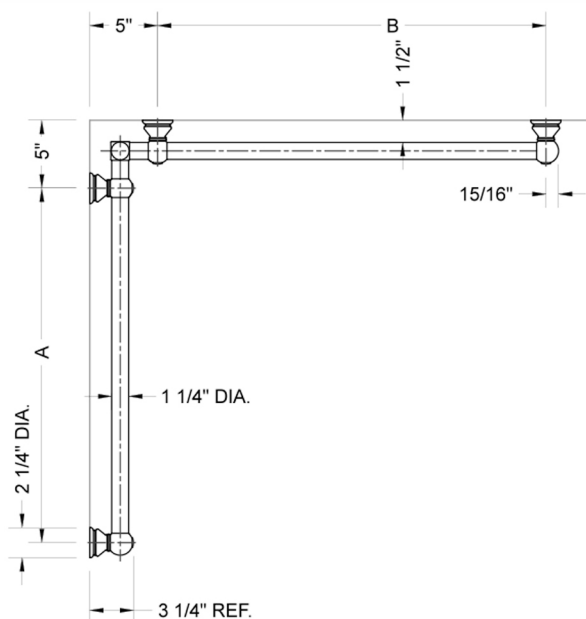

G30 36" x 36" Inside Corner Grab Bar

Model #: **G30-36-36-IC-**

FEATURES:

- ADA compliant when properly installed
- All brass construction, fully polished & plated
- All grab bars can be custom sized. Contact JACLO for pricing & availability
- Optional handshower sliders and toilet paper/wash cloth holders can be added only upon initial order
- Grab bars over 32" REQUIRE a middle post

SPECIFICATION DRAWING:

BRASS LUXURY GRAB BAR							
PART. #	DESCRIPTION	A	B	PART. #	DESCRIPTION	A	B
G30-12-12-IC	CENTER OF POST	12"	12"	G30-24-36-IC	CENTER OF POST	24"	36"
G30-12-16-IC	CENTER OF POST	12"	16"	G30-24-48-IC	CENTER OF POST	24"	48"
G30-12-24-IC	CENTER OF POST	12"	24"	G30-24-60-IC	CENTER OF POST	24"	60"
G30-12-32-IC	CENTER OF POST	12"	32"				
G30-12-36-IC	CENTER OF POST	12"	36"	G30-32-32-IC	CENTER OF POST	32"	32"
G30-12-48-IC	CENTER OF POST	12"	48"	G30-32-36-IC	CENTER OF POST	32"	36"
G30-12-60-IC	CENTER OF POST	12"	60"	G30-32-48-IC	CENTER OF POST	32"	48"
				G30-32-60-IC	CENTER OF POST	32"	60"
G30-16-16-IC	CENTER OF POST	16"	16"				
G30-16-24-IC	CENTER OF POST	16"	24"	G30-36-36-IC	CENTER OF POST	36"	36"
G30-16-32-IC	CENTER OF POST	16"	32"	G30-36-48-IC	CENTER OF POST	36"	48"
				G30-36-60-IC	CENTER OF POST	36"	60"
G30-16-36-IC	CENTER OF POST	16"	36"				
G30-16-48-IC	CENTER OF POST	16"	48"	G30-48-48-IC	CENTER OF POST	48"	48"
G30-16-60-IC	CENTER OF POST	16"	60"	G30-48-60-IC	CENTER OF POST	48"	60"
G30-24-24-IC	CENTER OF POST	24"	24"	G30-60-60-IC	CENTER OF POST	60"	60"
G30-24-32-IC	CENTER OF POST	24"	32"				