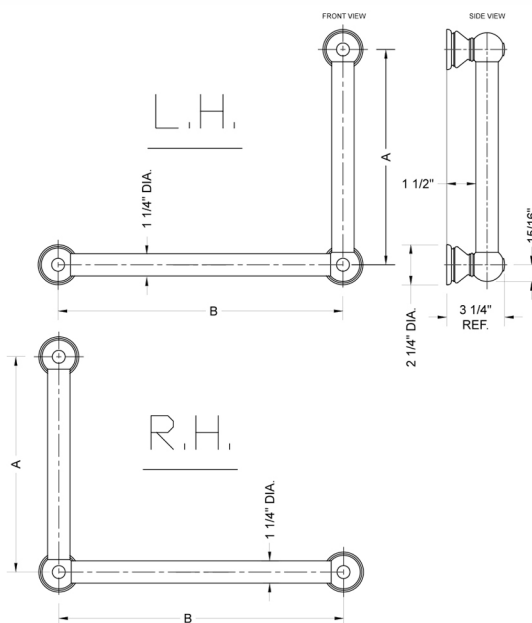

G30 16H x 12W 90° Left Hand Grab Bar

Model #: G30-16H-12W-LH-

FEATURES:

- ADA compliant when properly installed
- All brass construction, fully polished & plated
- All grab bars can be custom sized. Contact JACLO for pricing & availability
- Optional handshower sliders and toilet paper/wash cloth holders can be added only upon initial order
- Grab bars over 32" REQUIRE a middle post

SPECIFICATION DRAWING:

BRASS LUXURY GRAB BAR			
PART. #	DESCRIPTION	A H	B W
G30-12H-12W	CENTER TO CENTER	12"	12"
G30-12H-16W	CENTER TO CENTER	12"	16"
G30-12H-24W	CENTER TO CENTER	12"	24"
G30-12H-32W	CENTER TO CENTER	12"	32"
G30-16H-12W	CENTER TO CENTER	16"	12"
G30-16H-16W	CENTER TO CENTER	16"	16"
G30-16H-24W	CENTER TO CENTER	16"	24"
G30-16H-32W	CENTER TO CENTER	16"	32"
G30-24H-12W	CENTER TO CENTER	24"	12"
G30-24H-16W	CENTER TO CENTER	24"	16"
G30-24H-24W	CENTER TO CENTER	24"	24"
G30-24H-32W	CENTER TO CENTER	24"	32"
G30-32H-12W	CENTER TO CENTER	32"	12"
G30-32H-16W	CENTER TO CENTER	32"	16"
G30-32H-24W	CENTER TO CENTER	32"	24"
G30-32H-32W	CENTER TO CENTER	32"	32"