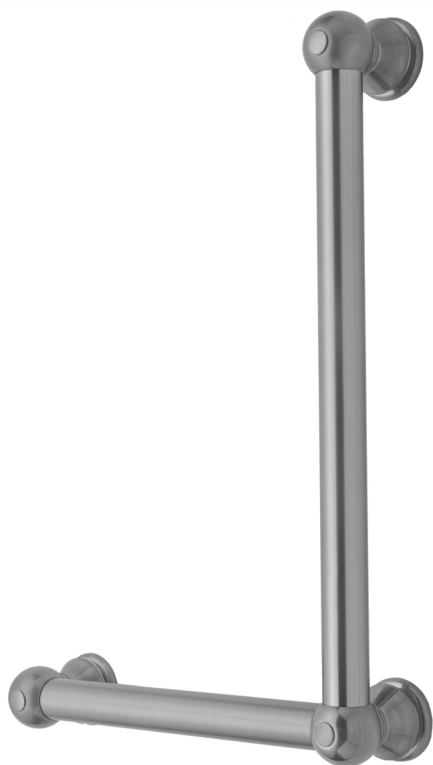

G30 16H x 12W 90° Left Hand Grab Bar

Model #: G30-16H-12W-LH-

FEATURES:

- ADA compliant when properly installed
- All brass construction, fully polished & plated
- All grab bars can be custom sized. Contact JACLO for pricing & availability
- Optional handshower sliders and toilet paper/wash cloth holders can be added only upon initial order
- Grab bars over 32" REQUIRE a middle post

AVAILABLE FINISHES:

Polished Chrome (PCH)	Satin Chrome (SC)	Bronze Umber (BU)
Satin Nickel (SN)	Pewter (PEW)	Caramel Bronze (CB)
Polished Nickel (PN)	Antique Brass (AB)	Antique Copper (ACU)
Oil-Rubbed Bronze (ORB)	Polished Brass (PB)	Polished Copper (PCU)
Vintage Bronze (VB)	Satin Brass (SB)	Rose Gold (RG)
Matte Black (MBK)	Satin Gold (SG)	Polished Gold (PG)
Black Nickel (BKN)	Bombay Gold (BG)	Jewelers Gold (JG)
Europa Bronze (EB)	White (WH)	Sedona Beige (SDB)
Tristan Brass (TB)	Unlacquered Brass (ULB)	Satin Cooper (SCU)

SPECIFICATION DRAWING:

BRASS LUXURY GRAB BAR			
PART. #	DESCRIPTION	A H	B W
G30-12H-12W	CENTER TO CENTER	12"	12"
G30-12H-16W	CENTER TO CENTER	12"	16"
G30-12H-24W	CENTER TO CENTER	12"	24"
G30-12H-32W	CENTER TO CENTER	12"	32"
G30-16H-12W	CENTER TO CENTER	16"	12"
G30-16H-16W	CENTER TO CENTER	16"	16"
G30-16H-24W	CENTER TO CENTER	16"	24"
G30-16H-32W	CENTER TO CENTER	16"	32"
G30-24H-12W	CENTER TO CENTER	24"	12"
G30-24H-16W	CENTER TO CENTER	24"	16"
G30-24H-24W	CENTER TO CENTER	24"	24"
G30-24H-32W	CENTER TO CENTER	24"	32"
G30-32H-12W	CENTER TO CENTER	32"	12"
G30-32H-16W	CENTER TO CENTER	32"	16"
G30-32H-24W	CENTER TO CENTER	32"	24"
G30-32H-32W	CENTER TO CENTER	32"	32"