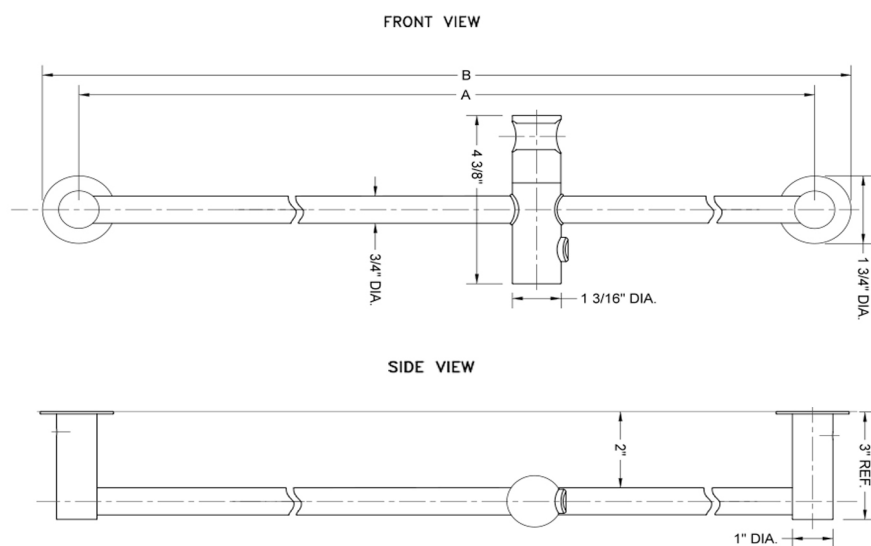

24" Contemporary Slim Wall Bar

Model #: 9624-

FEATURES:

- 24" Brass contemporary slim wall bar
- Adjustable handshower angle
- Push button slider easily moves up & down & side to side
- Conical end of hose sits in holder
- Mounting hardware included
- CLSD-95 soap dish for wall bar sold separately
- Custom lengths available. Contact JACLO for pricing & availability.

SPECIFICATION DRAWING:

DECORATIVE WALL BARS			
PART. #	DESCRIPTION	A	B
9624	24" WALL BAR	24"	25 3/4"
9630	30" WALL BAR	30"	31 3/4"
9636	36" WALL BAR	36"	37 3/4"