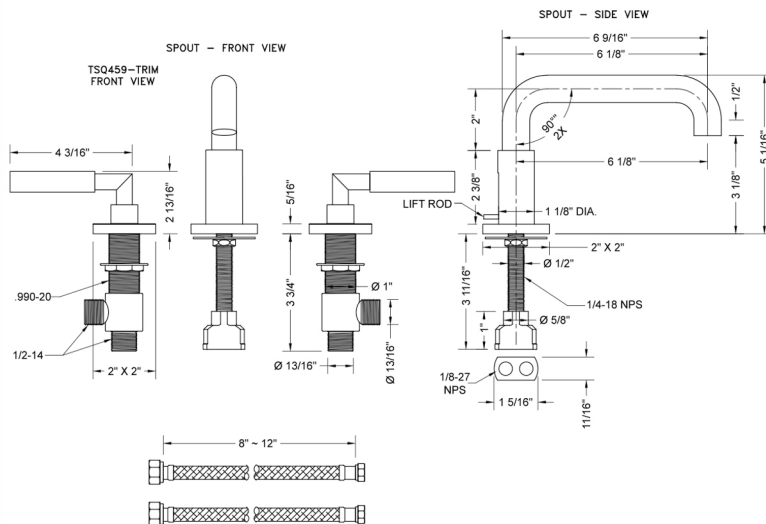

Downtown Contempo Faucet with Square Escutcheons & Contempo Slim Lever Handles- 0.5 GPM

Model #: 8883-TSQ459-0.5-

FEATURES:

- All brass 8" - 12" widespread faucet includes brass pop-up drain with overflow
- 1/4 turn ceramic valves
- Low Profile Swivel Spout (For Stationary Spout option, contact JACLO)
- Available Flow Rates: 1.5, 1.2 & 0.5 GPM. Additional flow rate (aerator) options available. Contact JACLO.
- 5 3/4" spout reach
- Spout Hole Size: 1 1/2" - 1 7/8"
- Valve Hole Size: 1 1/8" - 1 5/8"
- ADA Compliant Levers

SPECIFICATION DRAWING:

AVAILABLE HANDLES:

COMPLIANCES: