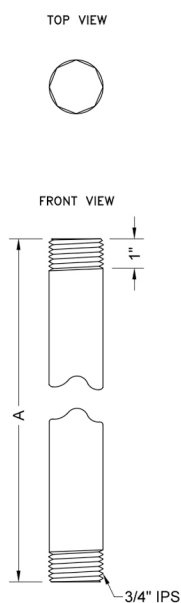

## 3/4" IPS x 6" Brass Vertical Drop Ceiling Nipple

**Model #: 801-34.6-**

### FEATURES:

- Brass vertical drop ceiling shower arm
- 3/4" IPS x 6" length
- 3/4" escutcheons sold separately
- All custom lengths available. Contact JACLO for pricing & availability

### SPECIFICATION DRAWING:

3/4" BRASS VERTICAL DROP CEILING NIPPLES		
PART. #	DESCRIPTION	A
801-34.4	3/4" IPS X 4"	4"
801-34.6	3/4" IPS X 6"	6"
801-34.12	3/4" IPS X 12"	12"
801-34.18	3/4" IPS X 18"	18"
801-34.24	3/4" IPS X 24"	24"
801-34.30	3/4" IPS X 30"	30"
801-34.36	3/4" IPS X 36"	36"