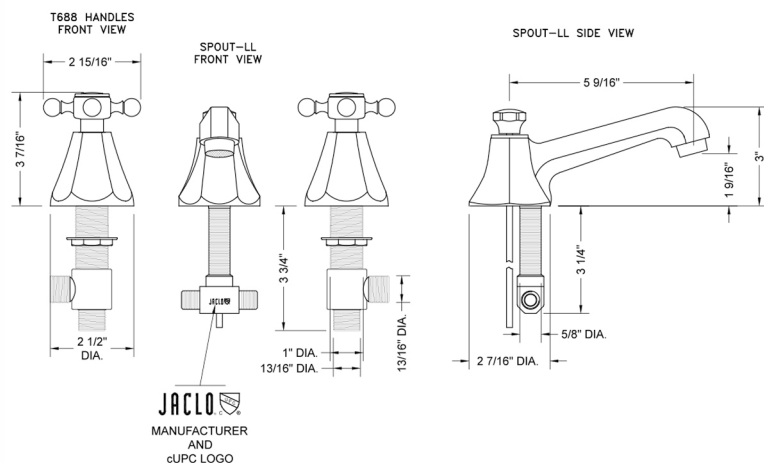

## Astor Faucet with Ball Cross Handles- 0.5 GPM

**Model #: 6870-T688-0.5-**

### FEATURES:

- All brass 8" - 12" widespread faucet includes brass pop-up drain with overflow
- 1/4 turn ceramic valves
- Stationary Spout
- Available Flow Rates: 1.5, 1.2 & 0.5 GPM. Additional flow rate (aerator) options available. Contact JACLO.
- 5 1/2" spout reach
- Spout Hole Size: 1 1/4" - 2"
- Valve Hole Size: 1 1/8" - 1 5/8"

### SPECIFICATION DRAWING: