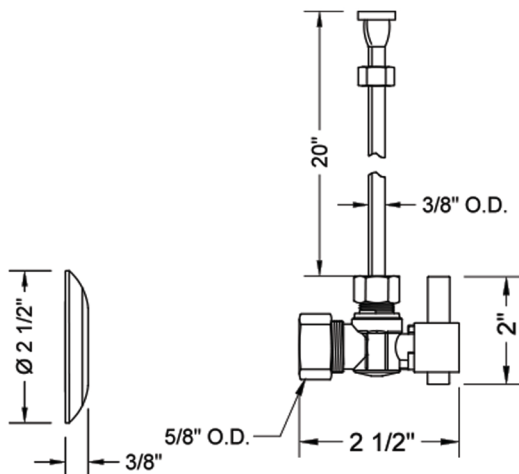

Quarter Turn Angle Pattern 5/8" O.D. Compression (Fits 1/2" Copper) x 3/8" O.D. Toilet Supply Kit Square Lever Handle, 20" Supply Tube, Escutcheon
Model #: 621-6-72-

FEATURES:

- Complete Toilet Supply Kit
- Kit contains:
 - (1) Quarter Turn Angle Pattern 5/8" O.D. Compression (Fits 1/2" Copper) x 3/8" O.D. Supply Valve with Square Lever Handle P/N 621-6
 - (1) 20" Copper Supply Tube P/N 772
 - (1) Escutcheon P/N 7463 (ULB P/N 6015)

SPECIFICATION DRAWING:

COMPONENTS	
DESCRIPTION	QTY:
ANGLE VALVE - SQUARE LEVER HANDLE	1
20" X 3/8" O.D. SUPPLY TUBE	1
ESCUTCHEON	1
PLASTIC FILL VALVE COUPLING NUT	1

AVAILABLE HANDLES: