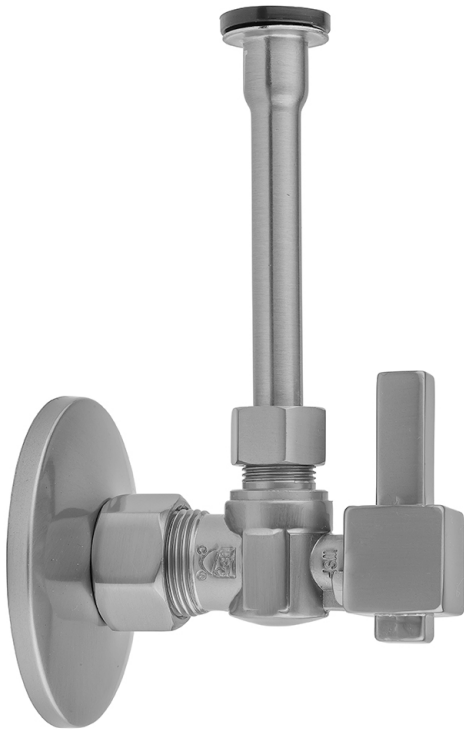

Quarter Turn Angle Pattern 5/8" O.D. Compression (Fits 1/2" Copper) x 3/8" O.D. Toilet Supply Kit Square Lever Handle, 20" Supply Tube, Escutcheon
Model #: 621-6-72-

FEATURES:

- Complete Toilet Supply Kit
- Kit contains:
 - (1) Quarter Turn Angle Pattern 5/8" O.D. Compression (Fits 1/2" Copper) x 3/8" O.D. Supply Valve with Square Lever Handle P/N 621-6
 - (1) 20" Copper Supply Tube P/N 772
 - (1) Escutcheon P/N 7463 (ULB P/N 6015)

AVAILABLE FINISHES:

Polished Chrome (PCH)	Satin Chrome (SC)	Bronze Umber (BU)
Satin Nickel (SN)	Pewter (PEW)	Caramel Bronze (CB)
Polished Nickel (PN)	Antique Brass (AB)	Antique Copper (ACU)
Oil-Rubbed Bronze (ORB)	Polished Brass (PB)	Polished Copper (PCU)
Vintage Bronze (VB)	Satin Brass (SB)	Rose Gold (RG)
Matte Black (MBK)	Satin Gold (SG)	Polished Gold (PG)
Black Nickel (BKN)	Bombay Gold (BG)	Jewelers Gold (JG)
Europa Bronze (EB)	White (WH)	Sedona Beige (SDB)
Tristan Brass (TB)	Unlacquered Brass (ULB)	Satin Cooper (SCU)

SPECIFICATION DRAWING:

COMPONENTS	
DESCRIPTION	QTY:
ANGLE VALVE - SQUARE LEVER HANDLE	1
20" X 3/8" O.D. SUPPLY TUBE	1
ESCUTCHEON	1
PLASTIC FILL VALVE COUPLING NUT	1

AVAILABLE HANDLES: