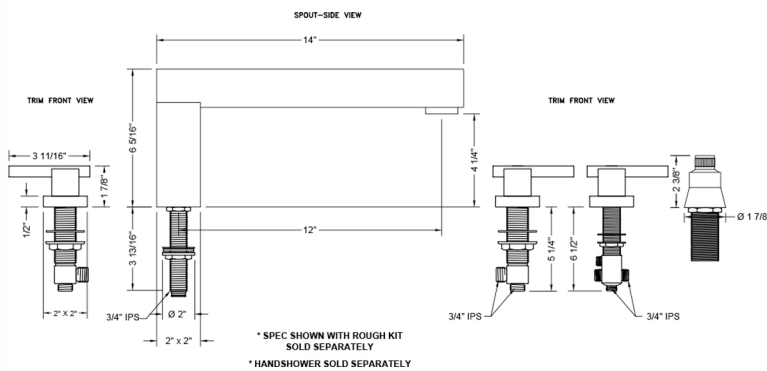

CUBIX® Roman Tub Set with CUBIX® Lever Handles and Straight Handshower Holder

Model #: 4404-T670-S-TRIM-

FEATURES:

- All brass roman deck mount tub set trim with straight handshower
- Any handshower can be used. For alternate handshower contact JACLO for the model #.
- Stationary spout
- Well suited for oversized tubs
- Includes:
 - 3060-DS hose
 - 8030 straight handshower mount
 - 8019 deck mount sleeve
- 12" spout reach
- Spout Hole Size Min-Max: 1" - 1 1/2"
- Valve Hole Size Min-Max: 1 1/4" - 1 3/8"
- ADA Compliant Levers
- Requires J-6914-DIV-RGH rough in kit

SPECIFICATION DRAWING:

AVAILABLE HANDLES: