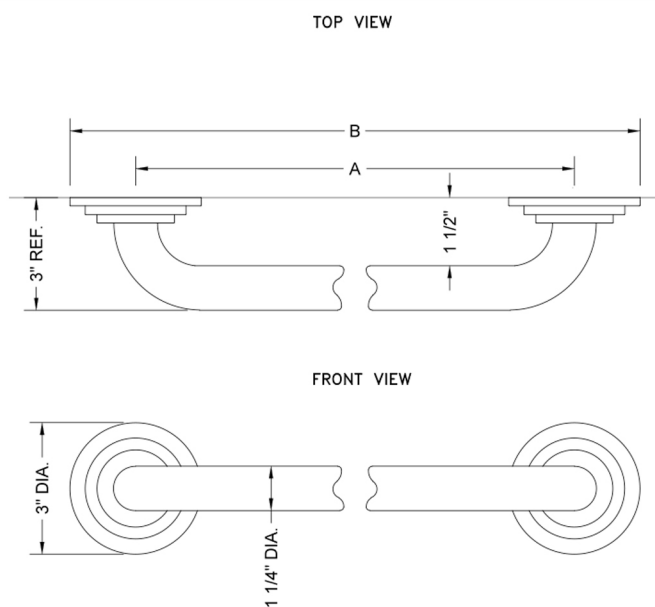

## 32" Deluxe Grab Bar with Contemporary Round Flange

**Model #: 2632-**

### FEATURES:

- ADA compliant when properly installed
- Complements Contempo & Astor collections
- Covers standard 3" flange on stainless steel grab bars
- No need to re-tile in retro-fit applications
- 1 1/4" diameter
- 32" center post to center post
- For large quantity custom lengths contact [hospitality@jaclo.com](mailto:hospitality@jaclo.com)

### SPECIFICATION DRAWING:

GRAB BAR W/ CONTEMPORARY ROUND FLANGE			
PART. #	DESCRIPTION	A	B
2612	12" GRAB BAR	12"	15"
2616	16" GRAB BAR	16"	19"
2618	18" GRAB BAR	18"	21"
2624	24" GRAB BAR	24"	27"
2632	32" GRAB BAR	32"	35"
2636	36" GRAB BAR	36"	39"
2642	42" GRAB BAR	42"	45"
2648	48" GRAB BAR	48"	51"