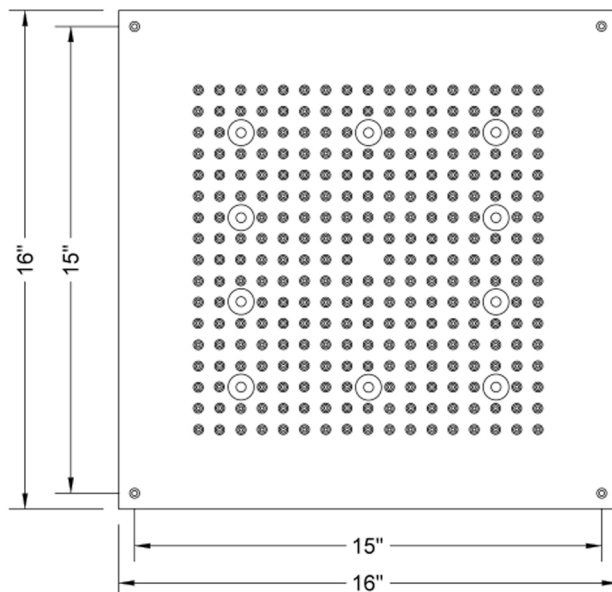

16" x 16" QUADRATO Dream Light
Model #: 1616-DLRC-

FEATURES:

- 16" x 16" Square dream light water feature rain canopy
- Single color-fixed lighting
- LED light colors available:
 - White (013), Blue (015), Amber (016), Red (017), Green (018)
- 1/2" male IPS connection with flexible hose
- Surface or flush mount to ceiling
- Easy clean replaceable rubber jets
- Wall mounted control panel activates lights on/off
- Input voltage 110V AC (transformer included)
- CE approved
- Requires minimum flow rate of 5.5 GPM
- Standard finish is chrome. For other finish options, contact JACLO for pricing & availability

AVAILABLE FINISHES:

Polished Chrome (PCH)

SPECIFICATION DRAWING:

BOTTOM VIEW

SPRAY PATTERNS:

Easy Clean

Full Rain