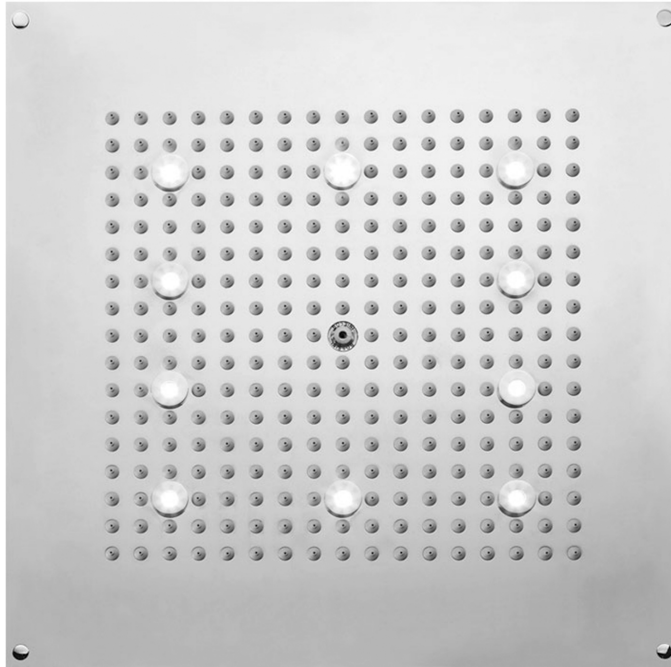

16" x 16" QUADRATO Dream Light
Model #: 1616-DLRC-

FEATURES:

- 16" x 16" Square dream light water feature rain canopy
- Single color-fixed lighting
- LED light colors available:
 - White (013), Blue (015), Amber (016), Red (017), Green (018)
- 1/2" male IPS connection with flexible hose
- Surface or flush mount to ceiling
- Easy clean replaceable rubber jets
- Wall mounted control panel activates lights on/off
- Input voltage 110V AC (transformer included)
- CE approved
- Requires minimum flow rate of 5.5 GPM
- Standard finish is chrome. For other finish options, contact JACLO for pricing & availability

AVAILABLE FINISHES:

Polished Chrome (PCH)

SPECIFICATION DRAWING:

BOTTOM VIEW

SPRAY PATTERNS:

Easy Clean

Full Rain