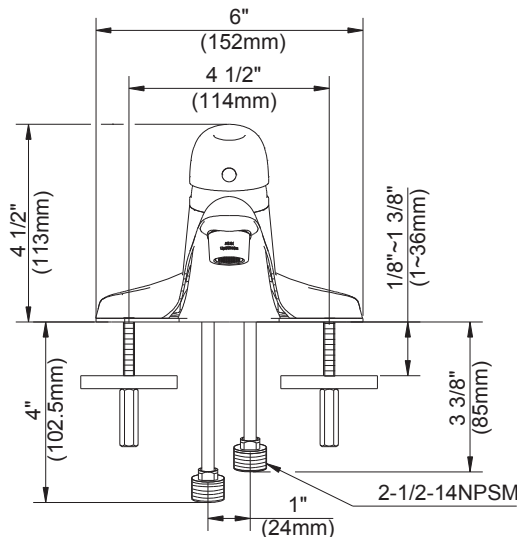

Submittal Information:

Name: _____
Location: _____

Contractor: _____
Contact #: _____