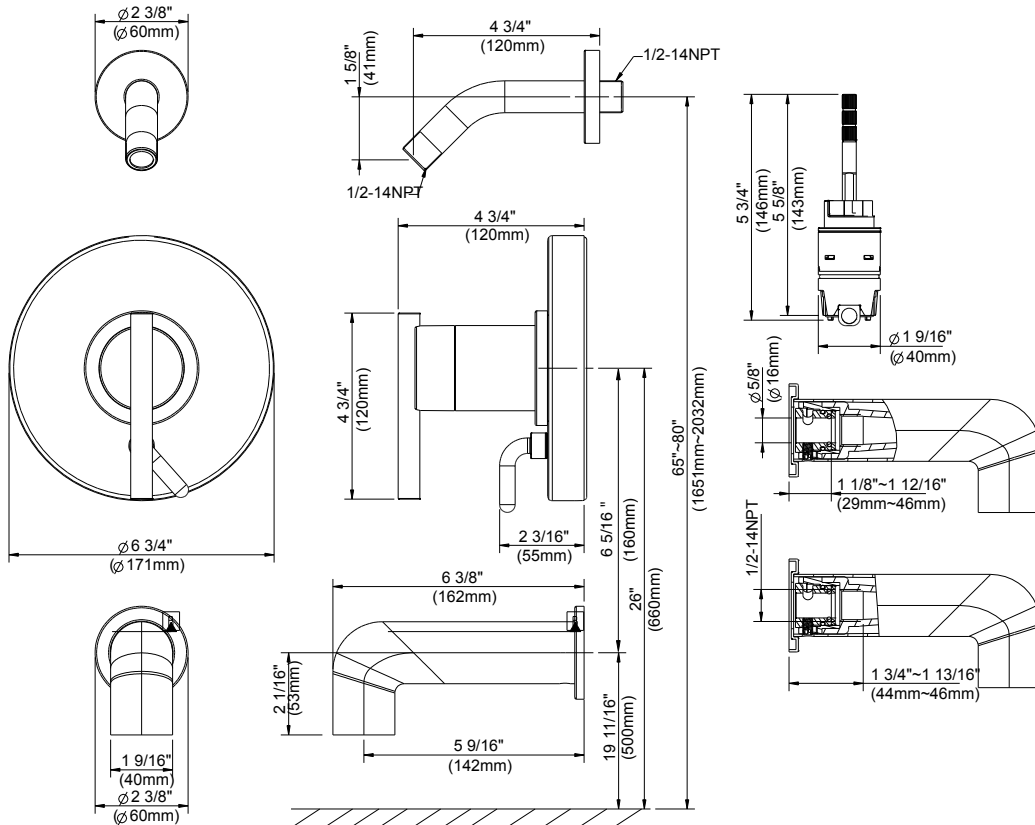

Standards & Certifications

Flow Rate

Submittal Information:

Name: _____
Location: _____

Contractor: _____
Contact #: _____