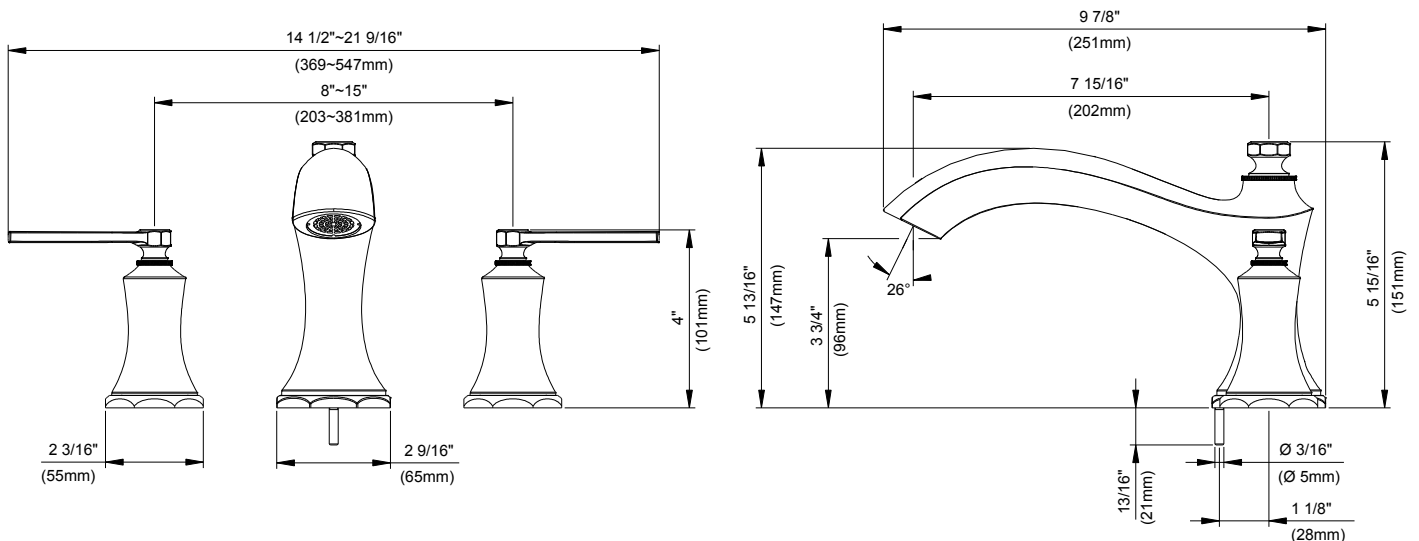

Standards & Certifications

Submittal Information:

Name: _____ Contractor: _____
Location: _____ Contact #: _____