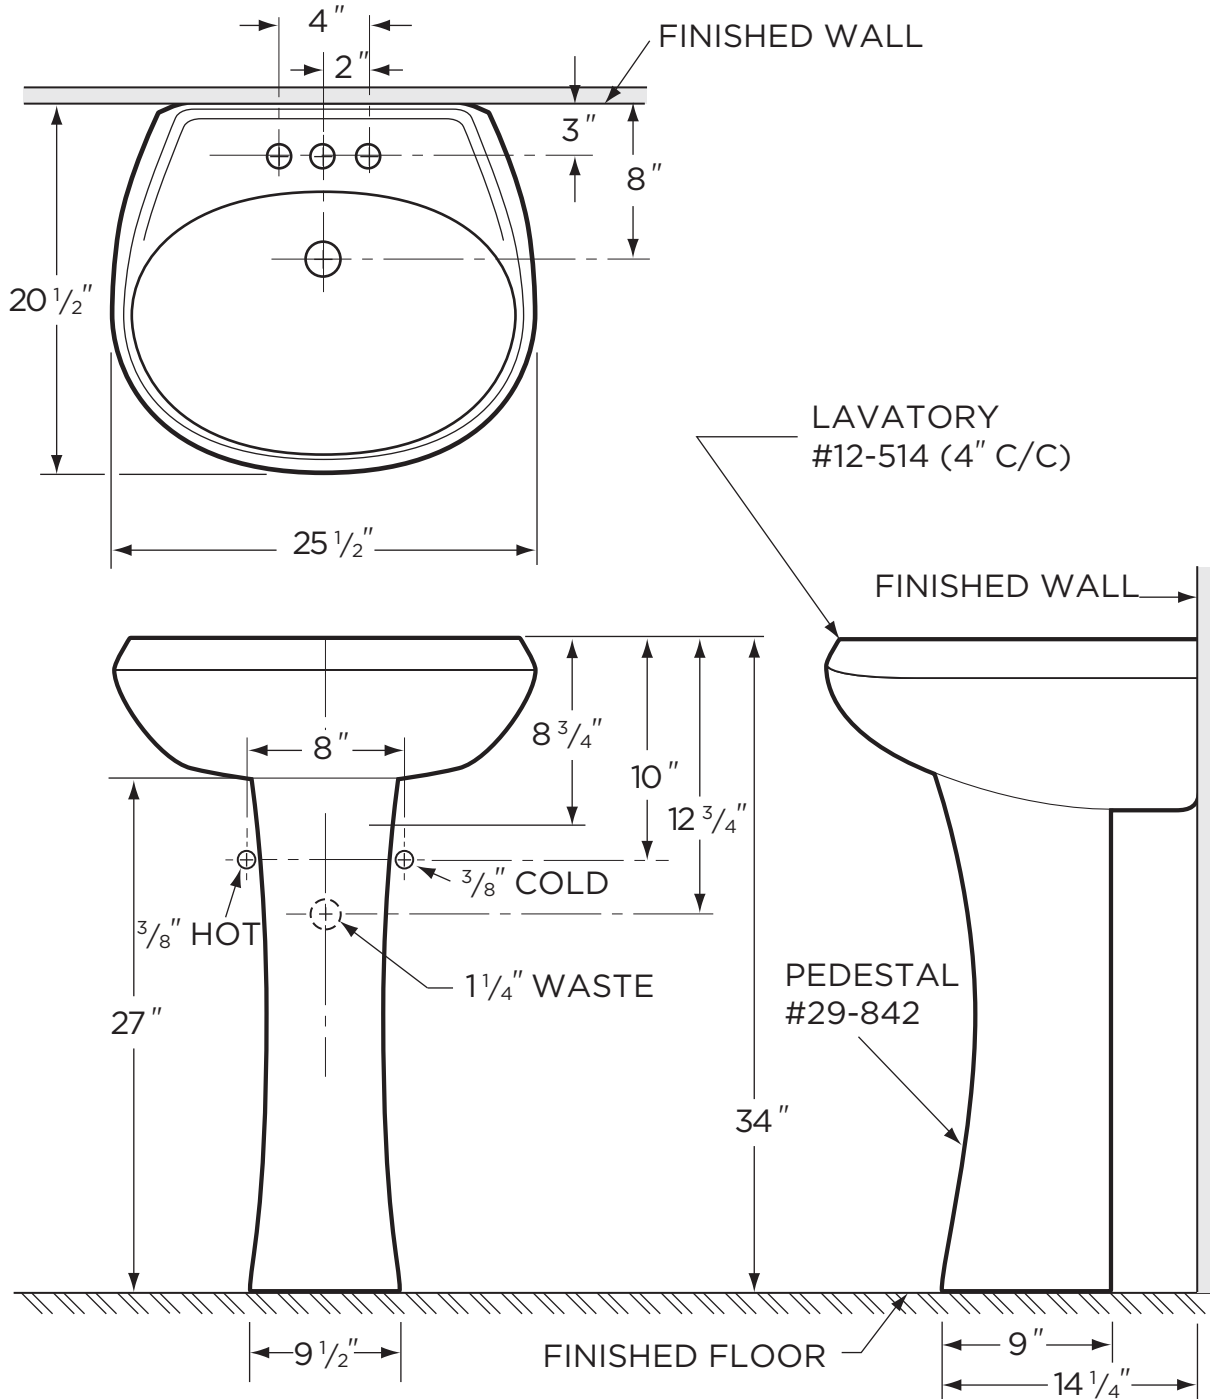

VITREOUS CHINA

LAVATORY
22-514 / 22-518

LAVATORIES

TOILETS

BIDETS / URINALS

CAST IRON

MAXWELL® Lavatory & Pedestal Unit

Features:

- 25 1/2" x 20 1/2" Pedestal Lavatory
- 4" Centers (22-514)
- 8" Centers (22-518)
- Concealed Front Overflow
- Discrete Back Splash
- White, Bone, Biscuit

Dimensions:

Height 34"
 Width 25 1/2"
 Depth 20 1/2"
 Shipping Weight 66 lbs

Specifications: Lavatory—#12-514

Pedestal—#29-842

Job Name	
Date	
Model Specified	
Quantity	
Customer	
Contractor	
Architect/engineer	

www.gerberonline.com

MAXWELL®

22-514 / 22-518
Lavatory & Pedestal Unit
(Lavatory 12-514 with Pedestal 29-842)

NOTES:

All dimensions are in inches.

Illustrations may not be drawn to scale.

PLUMBERS NOTE:

Provide suitable reinforcement for all wall supports.

IMPORTANT:

Dimensions of fixtures are nominal and may vary within the range of tolerances established by ASME Standard A 112.19.2.