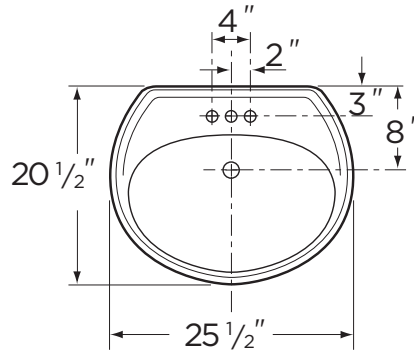

- 25 1/2" x 20 1/2" Pedestal Lavatory
- 4" Centers (22-514)
- 8" Centers (22-518)
- Concealed Front Overflow
- Discrete Back Splash
- White, Bone, Biscuit

Dimensions:

Height 34"
 Width 25 1/2"
 Depth 20 1/2"
 Shipping Weight 66 lbs

Specifications: Lavatory—#12-514

Pedestal—#29-842

Job Name	
Date	
Model Specified	
Quantity	
Customer	
Contractor	
Architect/engineer	

www.gerberonline.com

MAXWELL®

22-514 / 22-518
Lavatory & Pedestal Unit
(Lavatory 12-514 with Pedestal 29-842)

NOTES:

All dimensions are in inches.

Illustrations may not be drawn to scale.

PLUMBERS NOTE:

Provide suitable reinforcement for all wall supports.

IMPORTANT:

Dimensions of fixtures are nominal and may vary within the range of tolerances established by ASME Standard A 112.19.2.