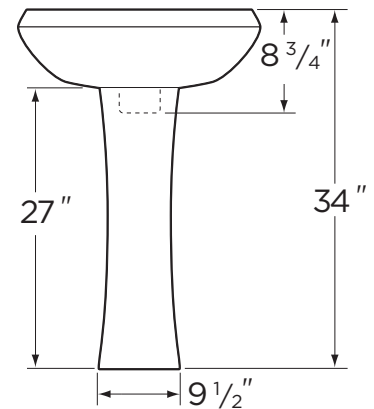

VITREOUS CHINA

LAVATORY
22-514 / 22-518

LAVATORIES

TOILETS

BIDETS / URINALS

CAST IRON

MAXWELL® Lavatory & Pedestal Unit

Features:

- 25 1/2" x 20 1/2" Pedestal Lavatory
- 4" Centers (22-514)
- 8" Centers (22-518)
- Concealed Front Overflow
- Discrete Back Splash
- White, Bone, Biscuit

Dimensions:

Height 34"
 Width 25 1/2"
 Depth 20 1/2"
 Shipping Weight 66 lbs

Specifications: Lavatory—#12-514

Pedestal—#29-842

Job Name	
Date	
Model Specified	
Quantity	
Customer	
Contractor	
Architect/engineer	

www.gerberonline.com

MAXWELL®

22-514 / 22-518
Lavatory & Pedestal Unit
(Lavatory 12-514 with Pedestal 29-842)

NOTES:

All dimensions are in inches.

Illustrations may not be drawn to scale.

PLUMBERS NOTE:

Provide suitable reinforcement for all wall supports.

IMPORTANT:

Dimensions of fixtures are nominal and may vary within the range of tolerances established by ASME Standard A 112.19.2.