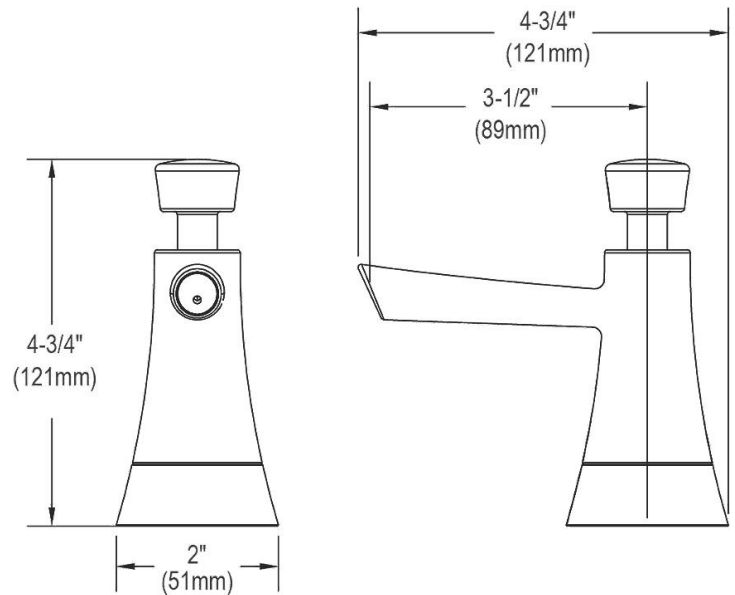

PART: _____ QTY: _____

PROJECT: _____

CONTACT: _____

DATE: _____

NOTES: _____

APPROVAL: _____

In keeping with our policy of continuing product improvement, Elkay reserves the right to change product specifications without notice. Please visit elkay.com for the most current version of Elkay product specification sheets. This specification describes an Elkay product with design, quality, and functional benefits to the user. When making a comparison of other producers' offerings, be certain these features are not overlooked.