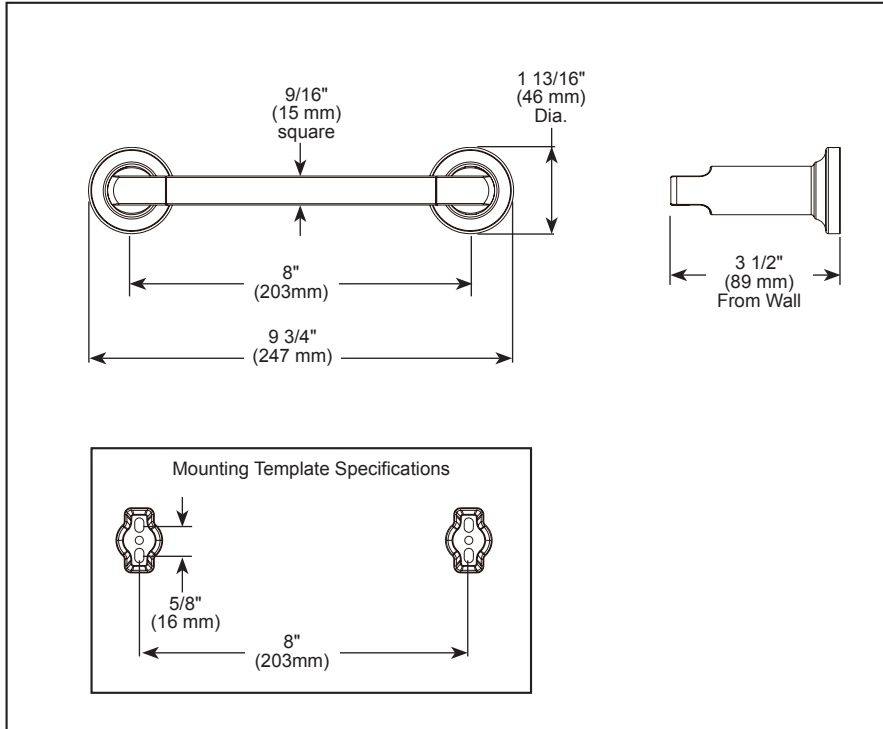

▲ Designate Proper Finish Suffix