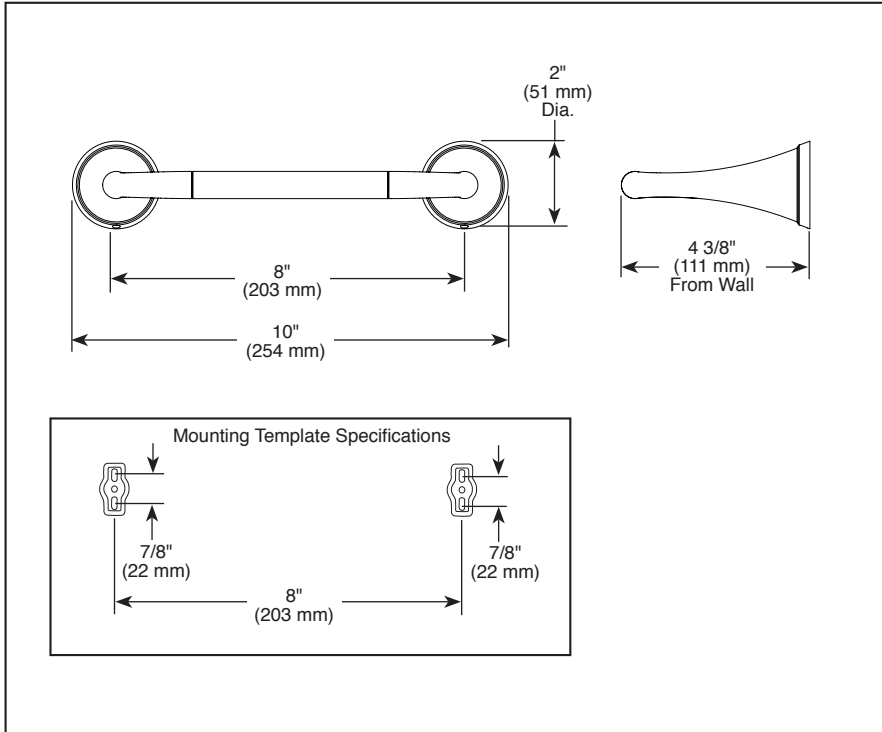

73308▲

Submitted Model No.: _____

Specific Features: _____

▲ Designate Proper Finish Suffix

see what Delta can doSM

ACCESSORIES

- Kayra™ Bath Collection
- 8" Towel Bar

STANDARD SPECIFICATIONS:

- Wood blocking is preferable behind all wall surfaces. If wood blocking is not available, the following fasteners are suggested: Tile/Masonry-Plastic or lead Anchors Plaster/drywall-Toggle bolts.
- Mounting hardware and mounting template included with product.