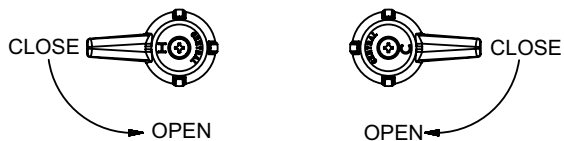

Model# 0084-A6

Two Handle Cast Brass Bar/Laundry Faucet

0084-A6/REV. 11 2016

Product Specifications subject to change without notice