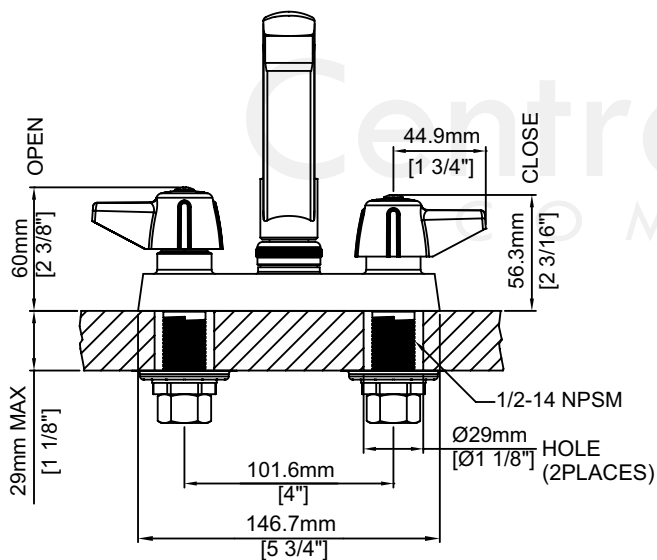

Model# 0084-A6

Two Handle Cast Brass Bar/Laundry Faucet

FEATURES & SPECIFICATIONS

- Canopy Handles
- 8" D Style Swivel Spout
- Replaceable Seats
- 2 or 3-Hole 4" Installation
- 1.5 GPM Flow Rate
- 1.5 GPM Flow Rate

FINISHES

- PC Polished Chrome

STANDARDS

- ASME A112.18.1
- ANSI / NSF 61, SECTION 9
- CUPC / IAPMO LISTED
- ANSI A117.1 / ADA COMPLIANT
- CONTAINS NO MORE THAN 0.25% WEIGHTED AVERAGE LEAD CONTENT

FLOW

- 1.5 GPM Flow Rate

0084-A6/REV. 11 2016

Product Specifications subject to change without notice

Model# 0084-A6

Two Handle Cast Brass Bar/Laundry Faucet

0084-A6/REV. 11 2016

Product Specifications subject to change without notice