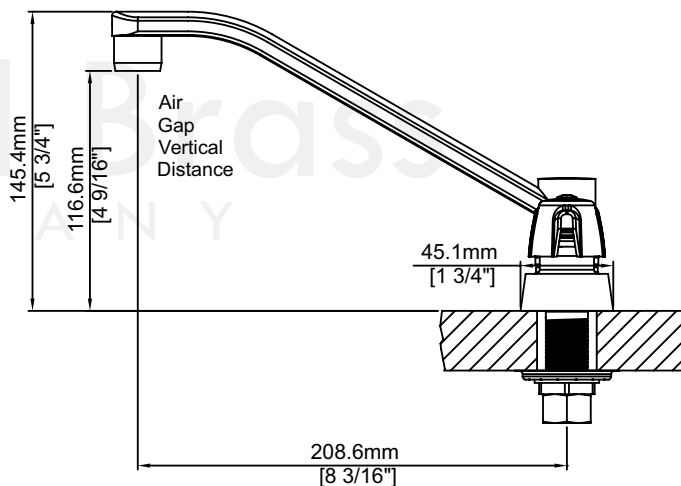

Model# 0084-A6

Two Handle Cast Brass Bar/Laundry Faucet

FEATURES & SPECIFICATIONS

- Canopy Handles
- 8" D Style Swivel Spout
- Replaceable Seats
- 2 or 3-Hole 4" Installation
- 1.5 GPM Flow Rate
- 1.5 GPM Flow Rate

0084-A6/REV. 11 2016

Product Specifications subject to change without notice

Model# 0084-A6

Two Handle Cast Brass Bar/Laundry Faucet

0084-A6/REV. 11 2016

Product Specifications subject to change without notice