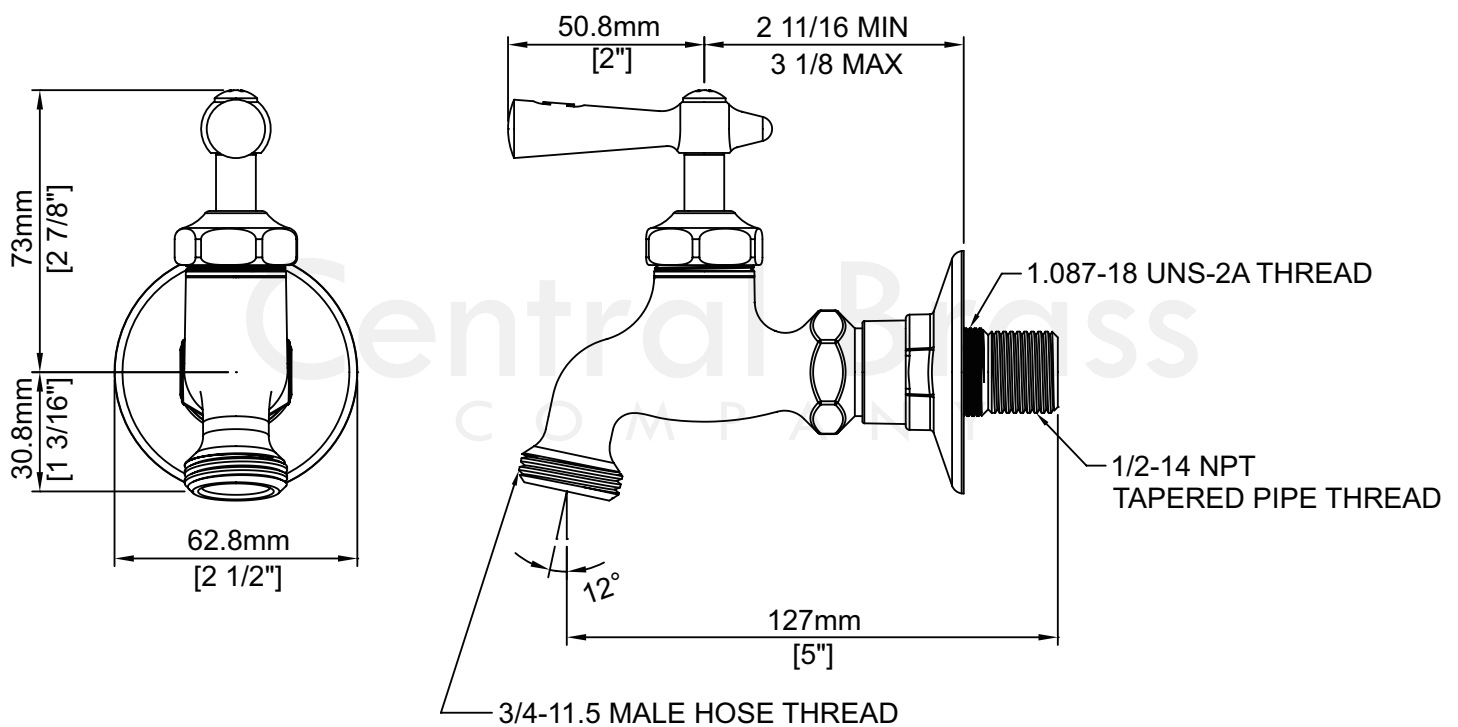

Model# 0006-H1/2H

Single Handle Wallmount Faucet

FEATURES & SPECIFICATIONS

- Lever Handle
- Hose Thread
- 1/2-14 NPT Male Thread
- Replaceable Seat
- 1-Hole Wallmount
- Adjustable Flange

FINISHES

- RC Rough Chrome

Model# 0006-H1/2H

Single Handle Wallmount Faucet

0006-H1/2H/REV. 11 2016

Product Specifications subject to change without notice