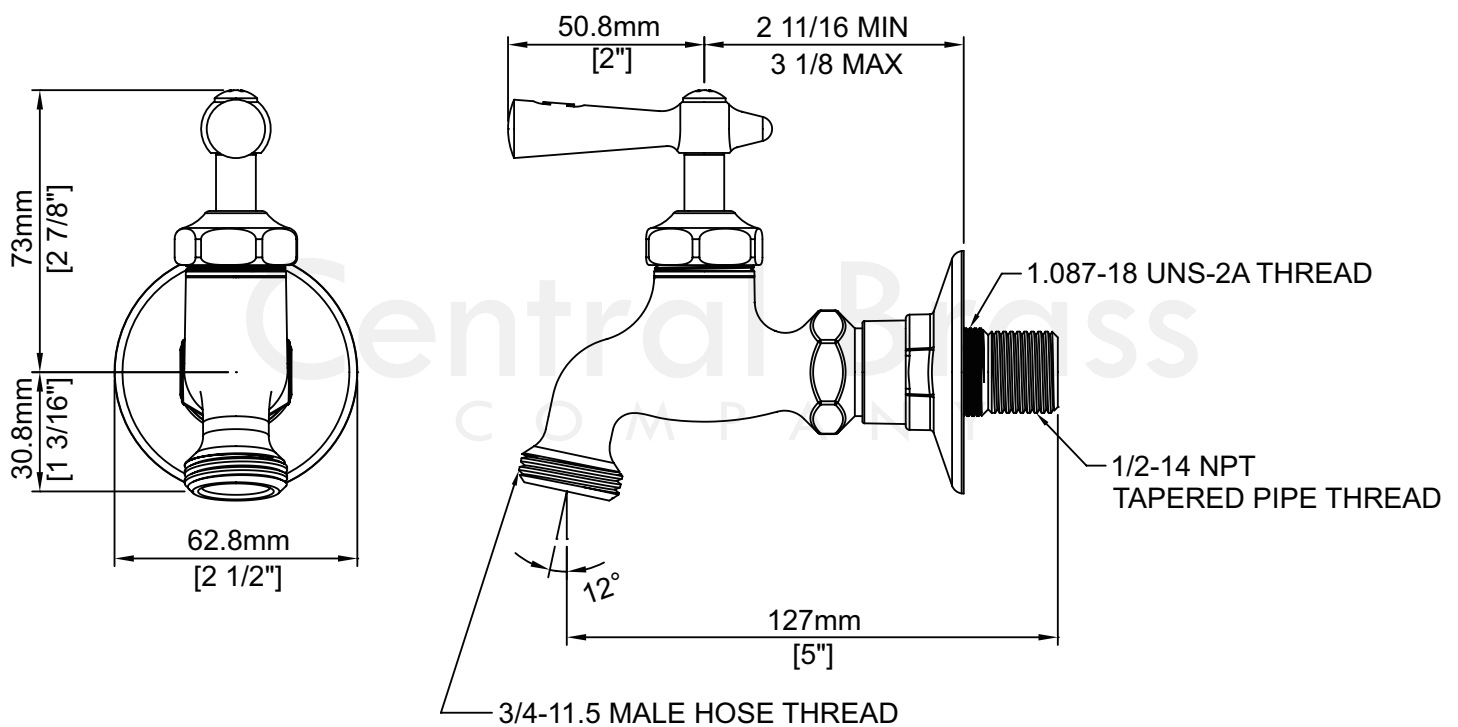

Model# 0006-H1/2C

Single Handle Wallmount Faucet

FEATURES & SPECIFICATIONS

- Lever Handle
- Hose Thread
- 1/2-14 NPT Male Thread
- Replaceable Seat
- 1-Hole Wallmount
- Adjustable Flange

FINISHES

- RC Rough Chrome

Model# 0006-H1/2C

Single Handle Wallmount Faucet

0006-H1/2C/REV. 11 2016

Product Specifications subject to change without notice