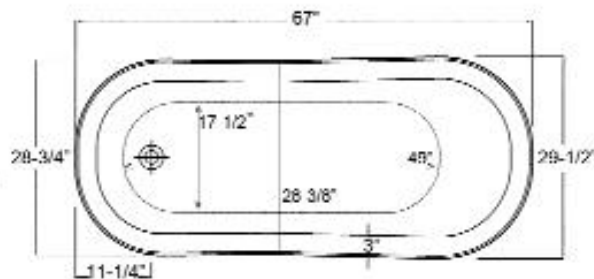

Dimensions are nominal and specifications subject to change without notice.