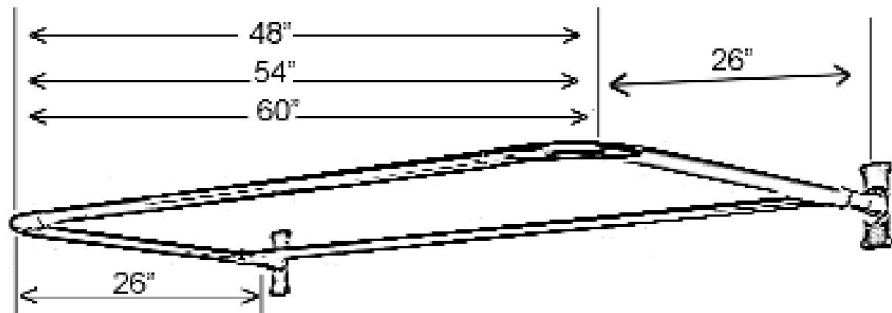

Dimensions are nominal and may vary. Dimensions and specifications subject to change without notice.

LEG TUB DRAIN

Cat. No.
5599

Escutcheon Height: 1-1/4"

Features:

- ▶ Twist-and-lift stopper
- ▶ Includes deep escutcheon
- ▶ Height adjustable 15"-18"
- ▶ Depth adjustable 12"-14"
- ▶ Includes deep escutcheon
- ▶ Available in 5 Finishes

Cat. No.
4145

"D" Rod Loop Connector

Rectangular Flange

Features:

- ▶ 1" Solid brass tubing
- ▶ Includes rectangular flanges(#300)
- ▶ Includes two "D" rod loop connectors (#331)
- ▶ Available In 3 Sizes: 48", 54", and 60"
(#4145-48, #4145-54, and #4145-60)
- ▶ All rods come as four pieces
- ▶ Ceiling Supports Available (#340)
- ▶ Available in 5 finishes

Finishes:

CP Polished Chrome
BP Polished Brass
PN Polished Nickel

SN Brushed Nickel
ORB Oil Rubbed Bronze

**Measurements Show Different
Lengths For Each Size Rod.**

Dimensions are nominal and may vary. Dimensions and specifications are subject to change without notice.