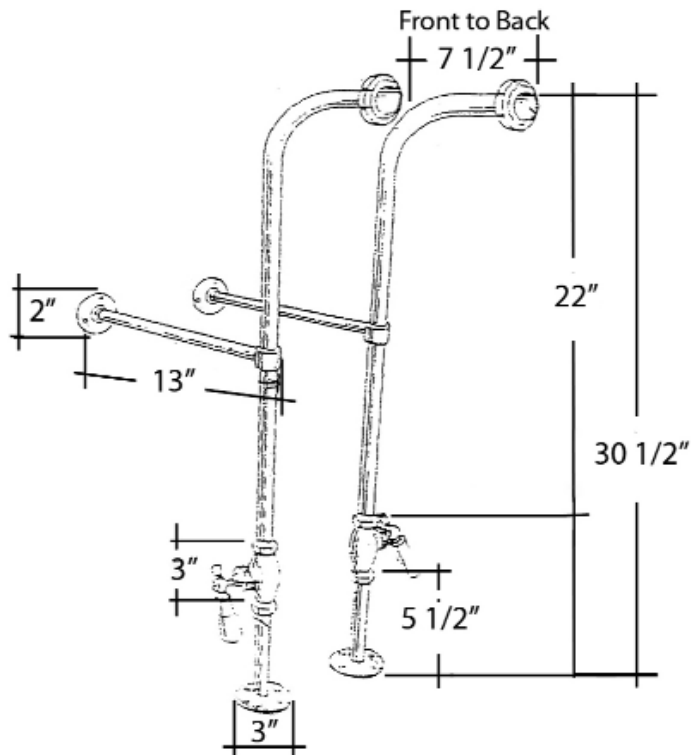

Wall Support
Assembly

Use on concrete floors requires special installation. We recommend using a plumbing professional.

Dimensions are nominal and may vary. Dimensions and specifications subject to change without notice.