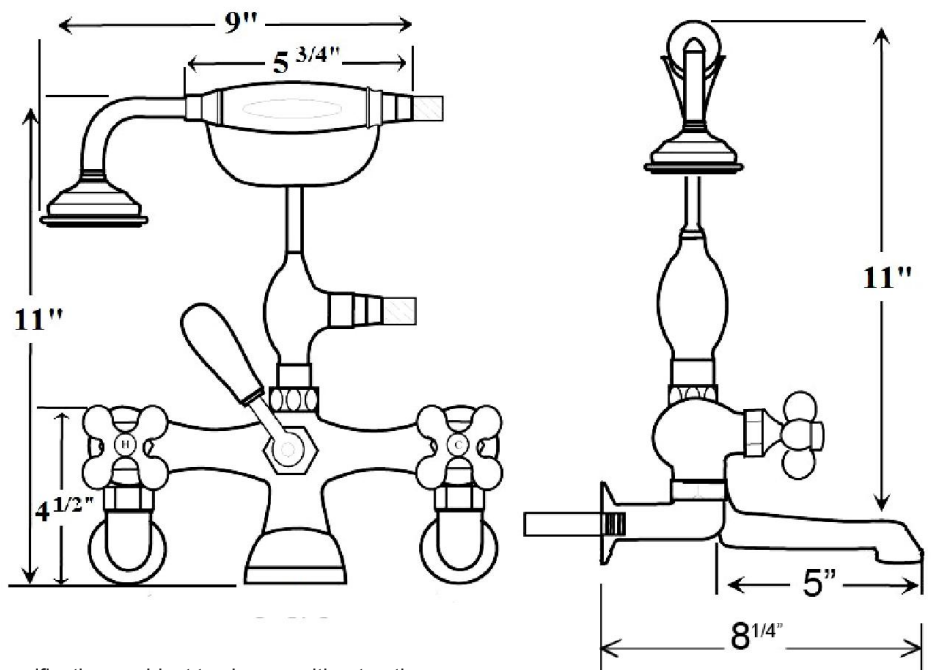

Dimensions are nominal and may vary. Dimensions and specifications subject to change without notice.