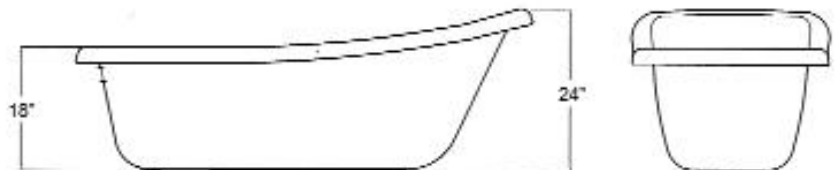

Dimensions are nominal and specifications subject to change without notice.