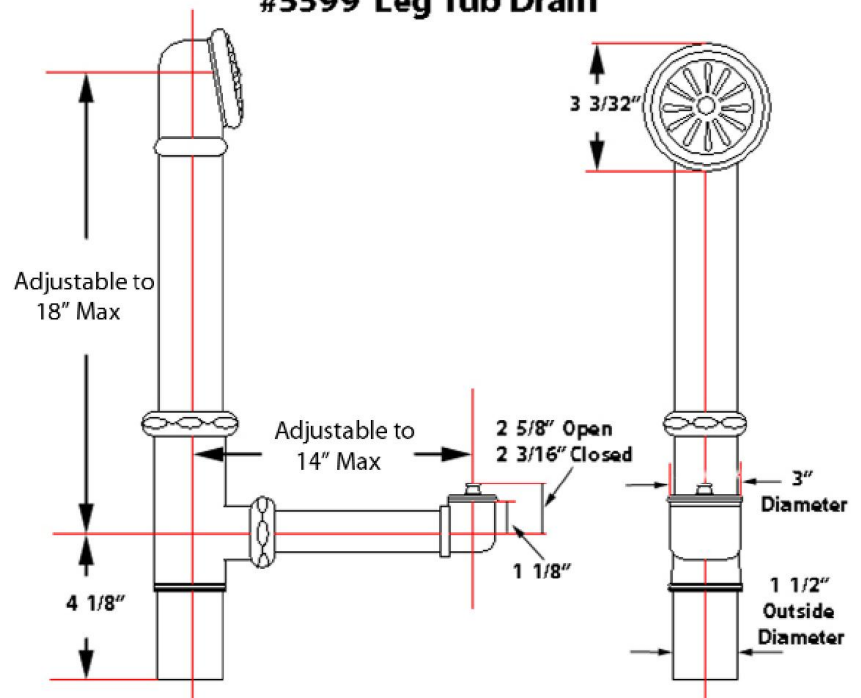

#5599 Leg Tub Drain

Dimensions and specifications subject to change without notice.