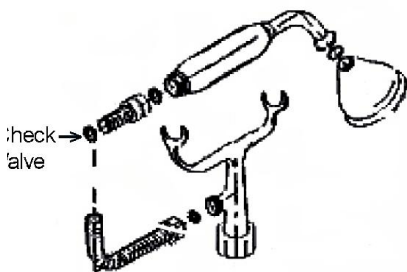

Dimensions are nominal and may vary. Dimensions and specifications subject to change without notice.