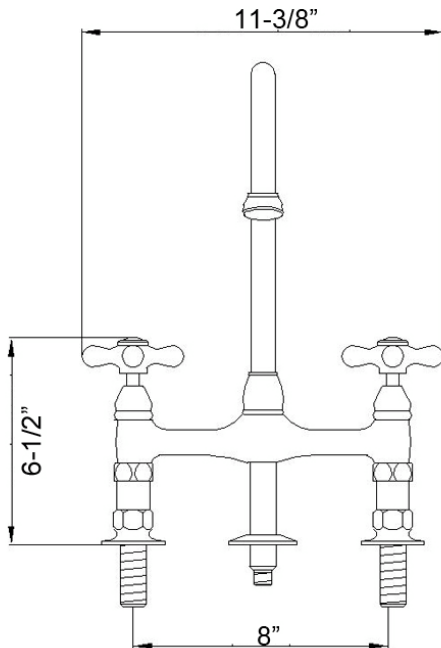

## Features:

- ▶ Constructed of lead free solid brass
- ▶ Gooseneck swivel spout
- ▶ Metal cross handles with porcelain buttons
- ▶ Includes brass sidespray with hose
- ▶ Includes connection hoses
- ▶ Height to spout is 10-3/8"
- ▶ Spout reach is 8-1/4"
- ▶ Ceramic disc cartridges
- ▶ Flow rate is 1.8 GPM at 60 psi
- ▶ IAPMO/CEC/cUPC/AB1953 Certified

## Finishes:

- BN** Brushed Nickel
- CP** Polished Chrome
- ORB** Oil Rubbed Bronze

Width: 11-3/8"  
Height: 15"

Dimensions of fixture are nominal and may vary. Dimensions and specifications subject to change without notice.