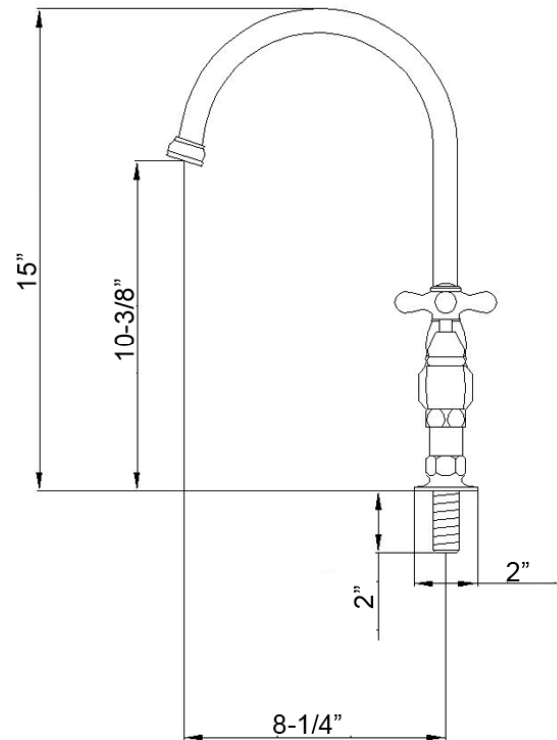

# HARDING KITCHEN BRIDGE FAUCET WITH SIDESPRAY

Cat. No.  
KFB512-MC

## Features:

- ▶ Constructed of lead free solid brass
- ▶ Gooseneck swivel spout
- ▶ Metal cross handles with porcelain buttons
- ▶ Includes brass sidespray with hose
- ▶ Includes connection hoses
- ▶ Height to spout is 10-3/8"
- ▶ Spout reach is 8-1/4"
- ▶ Ceramic disc cartridges
- ▶ Flow rate is 1.8 GPM at 60 psi
- ▶ IAPMO/CEC/cUPC/AB1953 Certified

## Finishes:

- BN** Brushed Nickel
- CP** Polished Chrome
- ORB** Oil Rubbed Bronze

Width: 11-3/8"  
Height: 15"

Dimensions of fixture are nominal and may vary. Dimensions and specifications subject to change without notice.