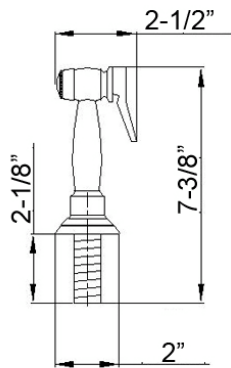

## Features:

- ▶ Constructed of lead free solid brass
- ▶ Gooseneck swivel spout
- ▶ Metal cross handles with porcelain buttons
- ▶ Includes brass sidespray with hose
- ▶ Includes connection hoses
- ▶ Height to spout is 10-3/8"
- ▶ Spout reach is 8-1/4"
- ▶ Ceramic disc cartridges
- ▶ Flow rate is 1.8 GPM at 60 psi
- ▶ IAPMO/CEC/cUPC/AB1953 Certified

## Finishes:

- BN** Brushed Nickel
- CP** Polished Chrome
- ORB** Oil Rubbed Bronze

Width: 11-3/8"  
Height: 15"

Dimensions of fixture are nominal and may vary. Dimensions and specifications subject to change without notice.