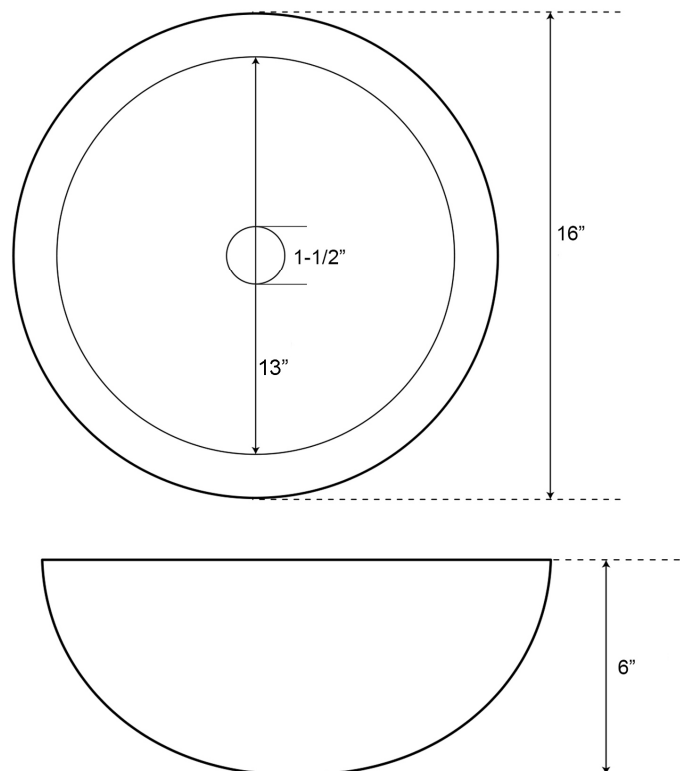

CARROCK ABOVE COUNTER COPPER BASIN

Cat. No
7-751

Top Basin Dimensions:

Diameter: 16"
Height: 6"

Bottom Basin Dimensions:

Diameter: 6-1/4"

Interior Dimensions

Basin Interior Diameter: 13"
Basin depth: 5"

Features:

- ▶ Solid 16 gauge copper
- ▶ Double wall copper
- ▶ Hammered copper exterior
- ▶ Stainless steel interior
- ▶ No faucet hole
- ▶ No overflow
- ▶ Accommodates drain 1-1/2"
- ▶ 1-1/2" Rim
- ▶ For use with grid drain #5601 or umbrella drain #UD701 (NOT INCLUDED)

Finish

AC Hammered Antique Copper

Dimensions of fixture are nominal and may vary within the range of tolerances established.

07/17/2018

P 847•244•1234

www.barclayproducts.com