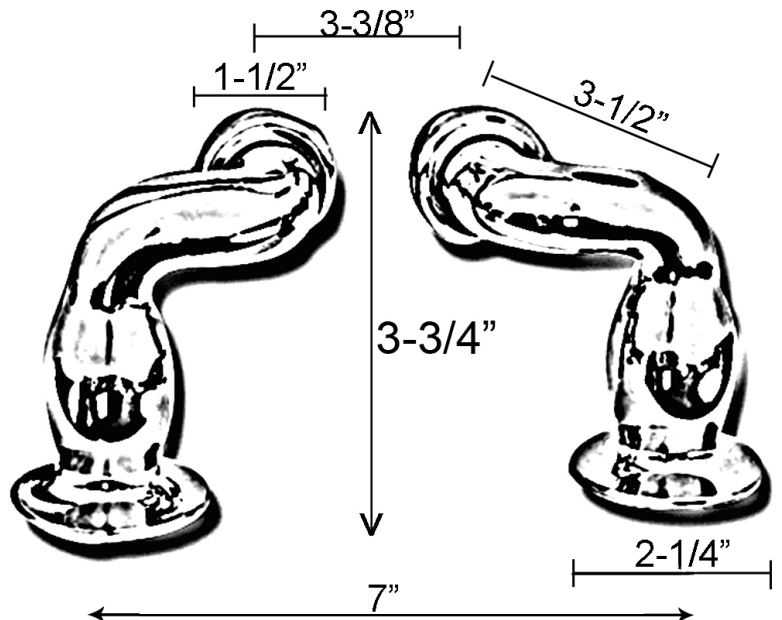

"S" DECK MOUNT COUPLER

Cat. No.
4505EX

Hardware

Features:

- ▶ Converts 3-3/8" wall-mounted faucet to 7" deck mounted faucet
- ▶ Connecting nut is 1-1/2" wide
- ▶ Includes 1/2" nipple kit
- ▶ Sold in pairs
- ▶ Available in 5 Finishes
- ▶ Hardware included

Finishes:

- CP Polished Chrome
- PB Polished Brass
- BN Brushed Nickel
- PN Polished Nickel
- ORB Oil Rubbed Bronze

Dimensions are nominal and may vary. Dimensions and specifications subject to change without notice.