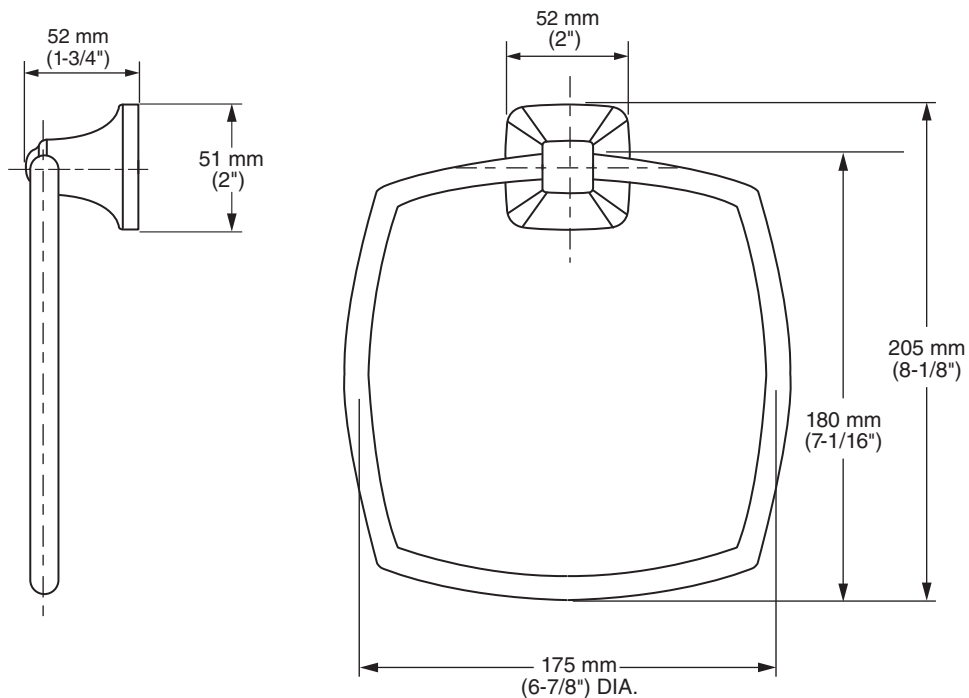

MODEL NUMBER:
 □ 7353.190 - Towel Ring

Available Finishes

002	Polished Chrome
013	PVD Polished Nickel
278	Legacy Bronze
295	PVD Satin Nickel

PRODUCT FEATURES:

Materials of Construction: Metal construction for durability & long life. Bushing on towel ring to prevent scratching and squeaking

Concealed Mounting: No exposed set screws.

Easy to Install

SUGGESTED SPECIFICATION

Towel Ring shall feature metal construction. Shall feature concealed mounting with no exposed set screws. Towel Ring shall be American Standard Model # 7353.190.